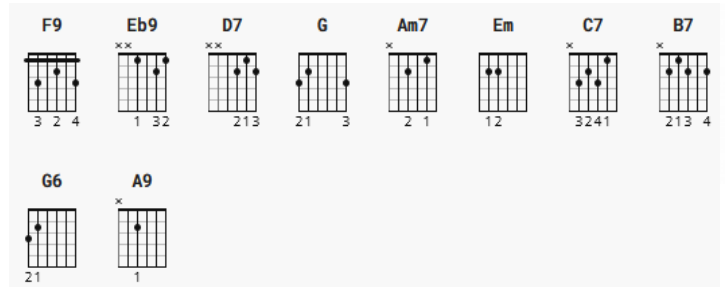

# A Change Is Gonna Come - Sam Cooke

12:33:09 PM

09/23/22

Key: Bb Capo: 3<sup>rd</sup> Fret Notes:

[Intro]

F9 Eb9 D7

[Verse 1]

G

**I was born by the river, in a little tent,**

Am7

Em

**Oh and, just like that river, I've been running, ever since.**

G

Am7

C7

B7